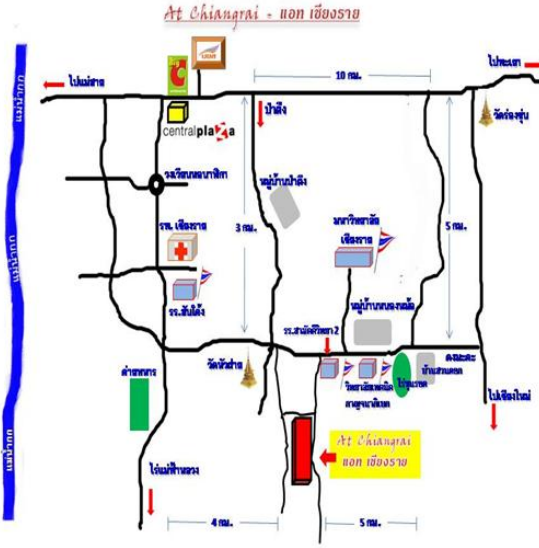

Function Room	Celling Height	Surface	Class	Theatre	U Shape	Board-Room	Dinner	Cocktail	Holow Square
I	4 m.	130 Sqm.	120	160	60	60	300	200	60
II	3.5 m.	72 Sqm.	50	60	25	20	40	50	20

Equipment and Facilities

Platform , Slide Projector ,LCD projector ,Podium ,Flip Chart ,Screen ,Whiteboard ,Telephone & Fax , Multi-System Television and Vedeo ,Hi speed wireless internate ,Microphon ,Sound Equipment ,Notepad & Pencil , Karaoke Set
Package : 1.Coffee Break +Lunch (Thai Set) 150,200,250,350.-/person * Include Soft drinks

At Chiang Rai Resort

138/11 หมู่ 1 ต.รอบเวียง อ.เมือง จ.เชียงราย 57000
โทร /053-151-061 มือถือ 086-756-3163
www.atchiangrairesort.com ~ atchiangrai11@gmail.com

138/11 M.1 T.Robwiang A.Maung Chiangrai, 57000 Thailand.
Fax. +66 (0) 53-151-260 Mob. +66 (0) 86-756-3163
www.atchiangrairesort.com ~ atchiangrai11@gmail.com

“เชียงราย” เทียบได้ทุกฤดู